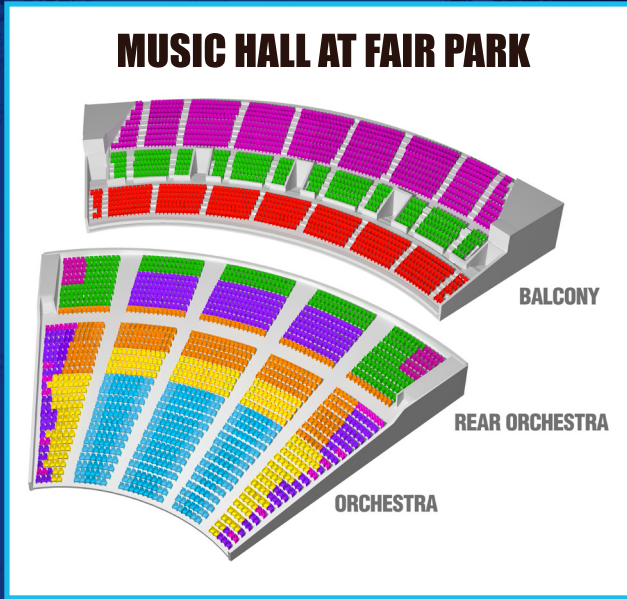

The 5-show Dallas Summer Musicals season package includes DEAR EVAN HANSEN, COME FROM AWAY, JESUS CHRIST SUPERSTAR, Disney's FROZEN, and ESCAPE TO MARGARITAVILLE. Enjoy access to CATS and THE BAND'S VISIT once you subscribe.

PRICE LEVEL	5-SHOW PACKAGE PRICE*
1	\$860**
2	\$555
3	\$480
4	\$430
5	\$360
6	\$265
7	\$185

SEASON ADD-ONS

Subscribers have first access to purchase tickets for Season Add-Ons after they have purchased their subscription package.

JANUARY 15-19, 2020 • WINSPEAR OPERA HOUSE
AT&T PERFORMING ARTS CENTER

APRIL 14-19, 2020 • MUSIC HALL AT FAIR PARK

PRICE LEVEL	WED, THU, & SUN EVE	THURS MAT	FRI EVE, SAT & SUN
Boxes	\$105	\$100	\$115
Platinum Circle	\$105	\$100	\$115
Orchestra	\$80	\$75	\$90
Orchestra Terrace	\$70	\$65	\$80
Mezzanine	\$70	\$65	\$75
Dress Circle	\$55	\$50	\$60
Grand Tier	\$30	\$30	\$35
Upper Grand Tier	\$30	\$30	\$35

PRICE LEVEL	ALL PERFORMANCES
1	\$120
2	\$110
3	\$95
4	\$85
5	\$70
6	\$50
7	\$35

*The price of each subscription seat reflects the face value of your tickets as well as \$40 in processing fees, \$9 in facility fees, all applicable taxes, and, if applicable, the Producers' Circle charitable contribution noted below.