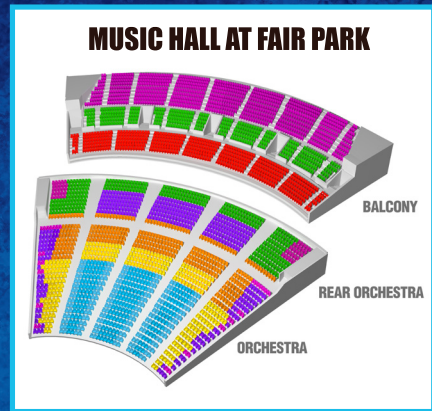

PRICE LEVEL	5-SHOW PACKAGE PRICE*
1	\$860**
2	\$555
3	\$480
4	\$430
5	\$360
6	\$265
7	\$185

SEASON ADD-ONS

Subscribers have first access to purchase tickets for Season Add-Ons after they have purchased their subscription package.

JANUARY 15-19, 2020 • WINSPEAR OPERA HOUSE
AT&T PERFORMING ARTS CENTER

APRIL 14-19, 2020 • MUSIC HALL AT FAIR PARK

PRICE LEVEL	WED, THU, & SUN EVE	THURS MAT	FRI EVE, SAT & SUN
Boxes	\$105	\$100	\$115
Platinum Circle	\$105	\$100	\$115
Orchestra	\$80	\$75	\$90
Orchestra Terrace	\$70	\$65	\$80
Mezzanine	\$70	\$65	\$75
Dress Circle	\$55	\$50	\$60
Grand Tier	\$30	\$30	\$35
Upper Grand Tier	\$30	\$30	\$35

PRICE LEVEL	ALL PERFORMANCES
1	\$120
2	\$110
3	\$95
4	\$85
5	\$70
6	\$50
7	\$35

*The price of each subscription seat reflects the face value of your tickets as well as \$40 in processing fees, \$9 in facility fees, all applicable taxes, and, if applicable, the Producers' Circle charitable contribution noted below.