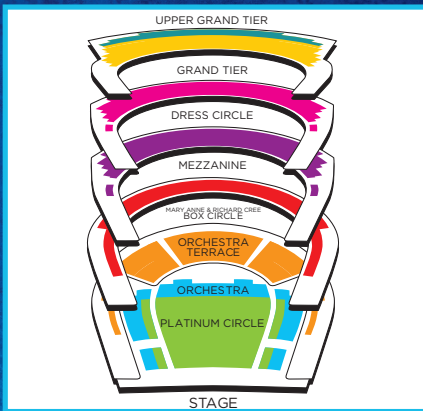

PRICE LEVEL	5-SHOW PACKAGE PRICE*
1	\$860**
2	\$555
3	\$480
4	\$430
5	\$360
6	\$265
7	\$185

SEASON ADD-ONS

Subscribers have first access to purchase tickets for Season Add-Ons after they have purchased their subscription package.

JANUARY 15-19, 2020 • WINSPEAR OPERA HOUSE
AT&T PERFORMING ARTS CENTER

APRIL 14-19, 2020 • MUSIC HALL AT FAIR PARK

PRICE LEVEL	WED, THU, & SUN EVE	THURS MAT	FRI EVE, SAT & SUN
Boxes	\$105	\$100	\$115
Platinum Circle	\$105	\$100	\$115
Orchestra	\$80	\$75	\$90
Orchestra Terrace	\$70	\$65	\$80
Mezzanine	\$70	\$65	\$75
Dress Circle	\$55	\$50	\$60
Grand Tier	\$30	\$30	\$35
Upper Grand Tier	\$30	\$30	\$35

PRICE LEVEL	ALL PERFORMANCES
1	\$120
2	\$110
3	\$95
4	\$85
5	\$70
6	\$50
7	\$35

*The price of each subscription seat reflects the face value of your tickets as well as \$40 in processing fees, \$9 in facility fees, all applicable taxes, and, if applicable, the Producers' Circle charitable contribution noted below.

**Producers' Circle subscriptions (Sections C-ORCH, D-ORCH, and E-ORCH; Rows A - P) include a required \$250 charitable contribution for each subscription seat purchased. In addition to CenterStage benefits, Producers' Circle subscribers receive priority access to premium seat locations, available only to these subscribers, prior to tickets being placed on sale to the general public. A portion of your donation is tax-deductible based on the fair market value of goods and services received in exchange for your gift.