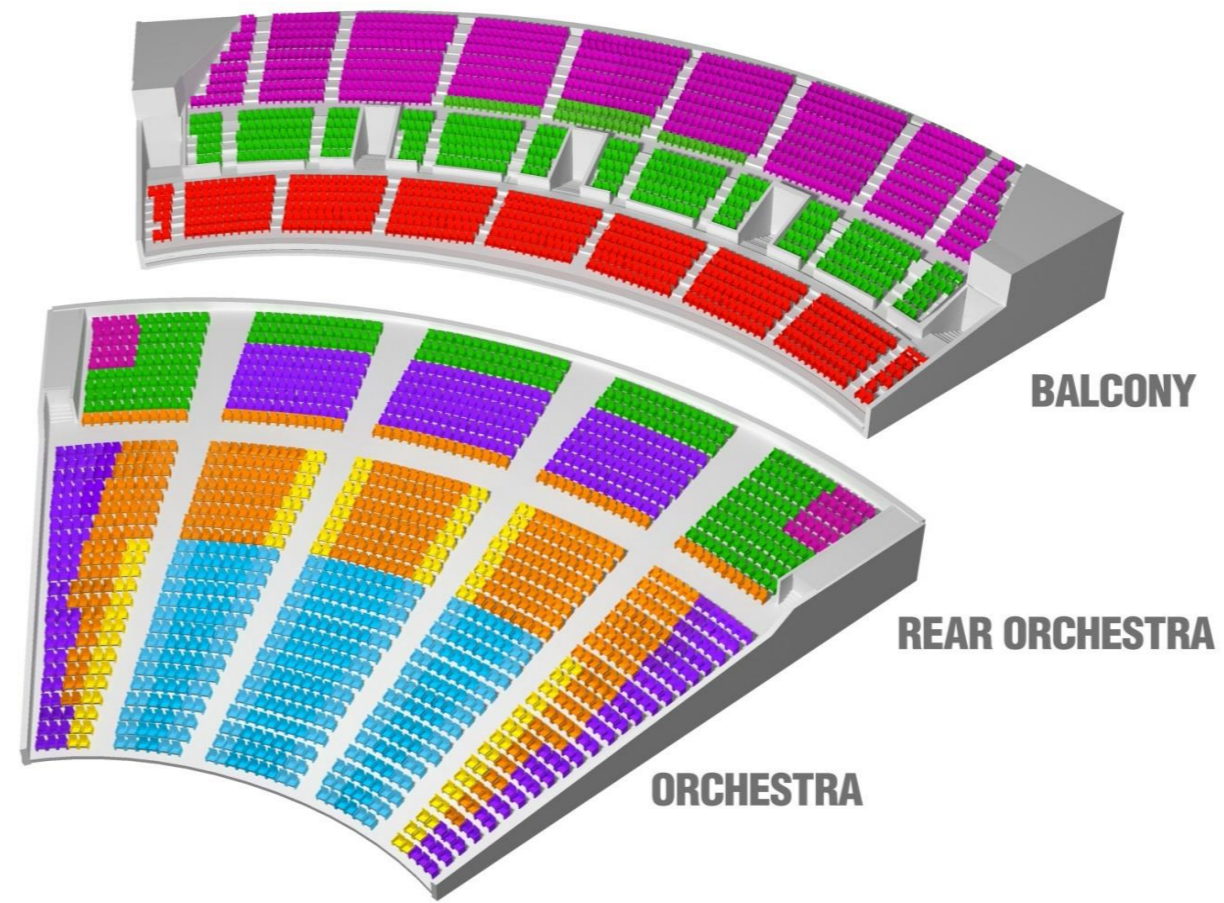

### 18/19 7-Show Season Package Pricing

THE PHANTOM OF THE OPERA - ANASTASIA - HAMILTON - MISS SAIGON - Disney's ALADDIN - HELLO, DOLLY! - FIDDLER ON THE ROOF

		THU/ 1:30 TUE, WED, SUN 7:30	SAT, SUN/ 1:30 THU, FRI, SAT/ 7:30
<b>7</b>	THIRD BALC	204.00	234.00
<b>6</b>	SECOND BALC REAR ORCH	324.00	350.00
<b>5</b>	CENTER REAR ORCH SIDE FRONT ORCH	456.00	487.00
<b>4</b>	FIRST BALC	585.00	640.00
<b>3</b>	FRONT ORCH FRONT ROW REAR ORCH	653.00	707.00
<b>2</b>	FRONT ORCH AISLES	806.00	866.00
<b>1</b> *	PRODUCERS' CIRCLE	1,059.00	1,116.00

## MUSIC HALL AT FAIR PARK

### Pricing For Add-On options\*

ELF

\*For season package subscribers only; price below includes \$10 per ticket fee for phone and online.

		SAT/ 10:00 TUE, WED/ 7:30	SUN/ 1:30 SAT/ 3:00 THU, FRI, SAT/ 7:30
<b>7</b>	REAR ORCH BACK CORNERS THIRD BALC	33.00	33.00
<b>6</b>	REAR ORCH SIDE/BACK SECOND BALC FRONT OF THIRD BALC	37.00	42.00
<b>5</b>	FRONT ORCH SIDE REAR ORCH CENTER	51.00	55.00
<b>4</b>	FIRST BALC	64.00	73.00
<b>3</b>	FRONT ORCH FRONT ROW REAR ORCH	73.00	82.00
<b>2</b>	FRONT ORCH AISLES	73.00	82.00
<b>1</b> *	PRODUCERS' CIRCLE	87.00	96.00

THE BOOK OF MORMON

\*For season package subscribers only; price below includes \$10 per ticket fee for phone and online.

		TUE, WED, SUN 7:30	SAT, SUN/ 1:30 THU, FRI, SAT/ 7:30
<b>7</b>	REAR ORCH BACK CORNERS THIRD BALC	39.00	39.00
<b>6</b>	REAR ORCH SIDE/BACK SECOND BALC FRONT OF THIRD BALC	55.00	60.00
<b>5</b>	FRONT ORCH SIDE REAR ORCH CENTER	75.00	80.00
<b>4</b>	FIRST BALC	90.00	100.00
<b>3</b>	FRONT ORCH FRONT ROW REAR ORCH	100.00	110.00
<b>2</b>	FRONT ORCH AISLES	110.00	120.00
<b>1</b> *	PRODUCERS' CIRCLE	150.00	160.00