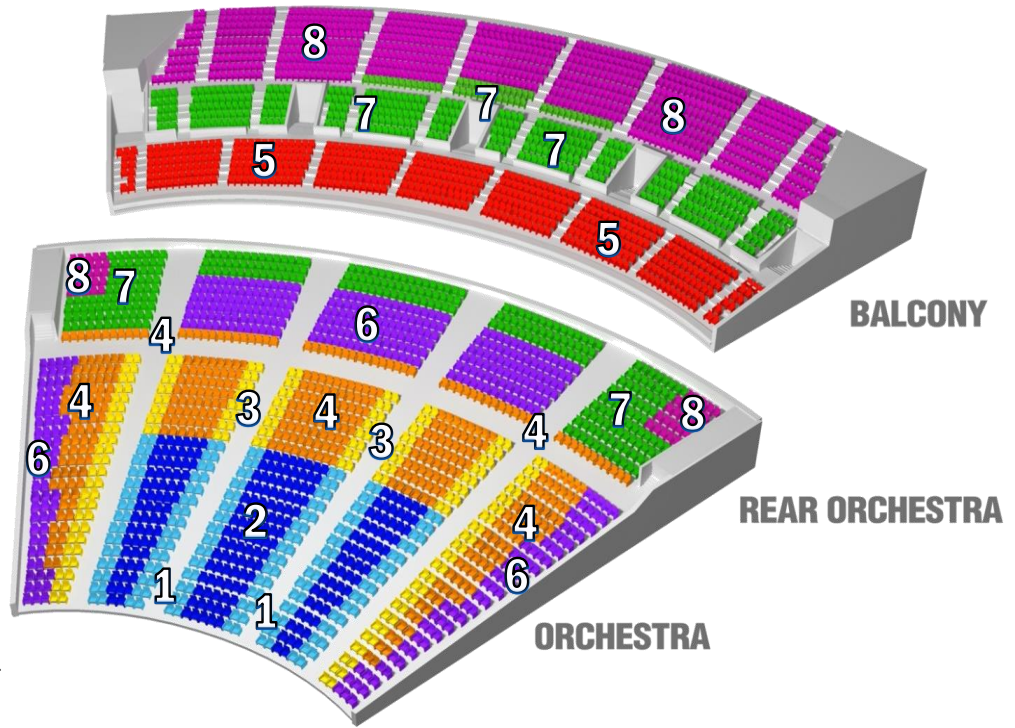

2016-2017 6-Show Season Package

BRDWY CHRISTMAS WONDERLAND, AN AMERICAN IN PARIS, LET IT BE, KINKY BOOTS, CIRCUS 1903, THE BODYGUARD

THU/ 1:30 WED, FRI, SUN 7:30	TUE, THU, SAT/ 7:30	SAT, SUN/ 1:30 THU, SAT/ 7:30
---------------------------------	------------------------	----------------------------------

8	THIRD BALC	112	148
7	SECOND BALC REAR ORCH	164	208
6	CENTER REAR ORCH SIDE FRONT ORCH	266	316
5	FIRST BALC	368	424
4	FRONT ORCH FRONT ROW REAR	418	474
3	FRONT ORCH AISLES	446	504
2	* PRODUCERS' CIRCLE	678	758
1	* PRODUCERS' CIRCLE AISLES	704	782

* Producers' Circle price includes required \$200.00 tax-deductible donation.

Pricing For Special and Additional Tickets Per Show*

* For season package subscribers only.

	<i>RUDOLPH: The Musical</i>	<i>CHEERS LIVE</i>	<i>STOMP, THE ILLUSIONISTS</i>	BDWY CHRISTMAS WONDERLAND, LET IT BE, KINKY BOOTS, CIRCUS 1903	AN AMERICAN IN PARIS, THE BODYGUARD
	FRI/7:30, SAT/11AM, 2PM, 6 PM, SUN/1:30	FRI/7:30 SAT, SUN/1:30 7:30	TUE, WED, FRI, SUN / 7:30 PM SAT, SUN/ 1:30 THU, SAT/ 7:30	THU /1:30 PM TUE, WED, FRI, SUN/7:30 PM SAT, SUN/ 1:30 THU, SAT/ 7:30	THU /1:30 PM TUE, WED, FRI, SUN/7:30 PM SAT, SUN/ 1:30 THU, SAT/ 7:30
8 THIRD BALC	18	18	14 18	18 24	23 29
7 SECOND BALC REAR ORCH	18	18	18 23	27 34	32 43
6 CENTER REAR ORCH SIDE FRONT ORCH	36	36	36 41	45 53	50 62
5 FIRST BALC	36	36	54 59	63 72	68 81
4 FRONT ORCH FRONT ROW REAR	36	36	63 68	72 81	77 90
3 FRONT ORCH AISLES	36	36	68 72	77 86	81 95
2 PRODUCERS' CIRCLE	54	54	72 77	81 95	90 105
1 PRODUCERS' CIRCLE AISLES	54	54	77 81	86 99	95 109